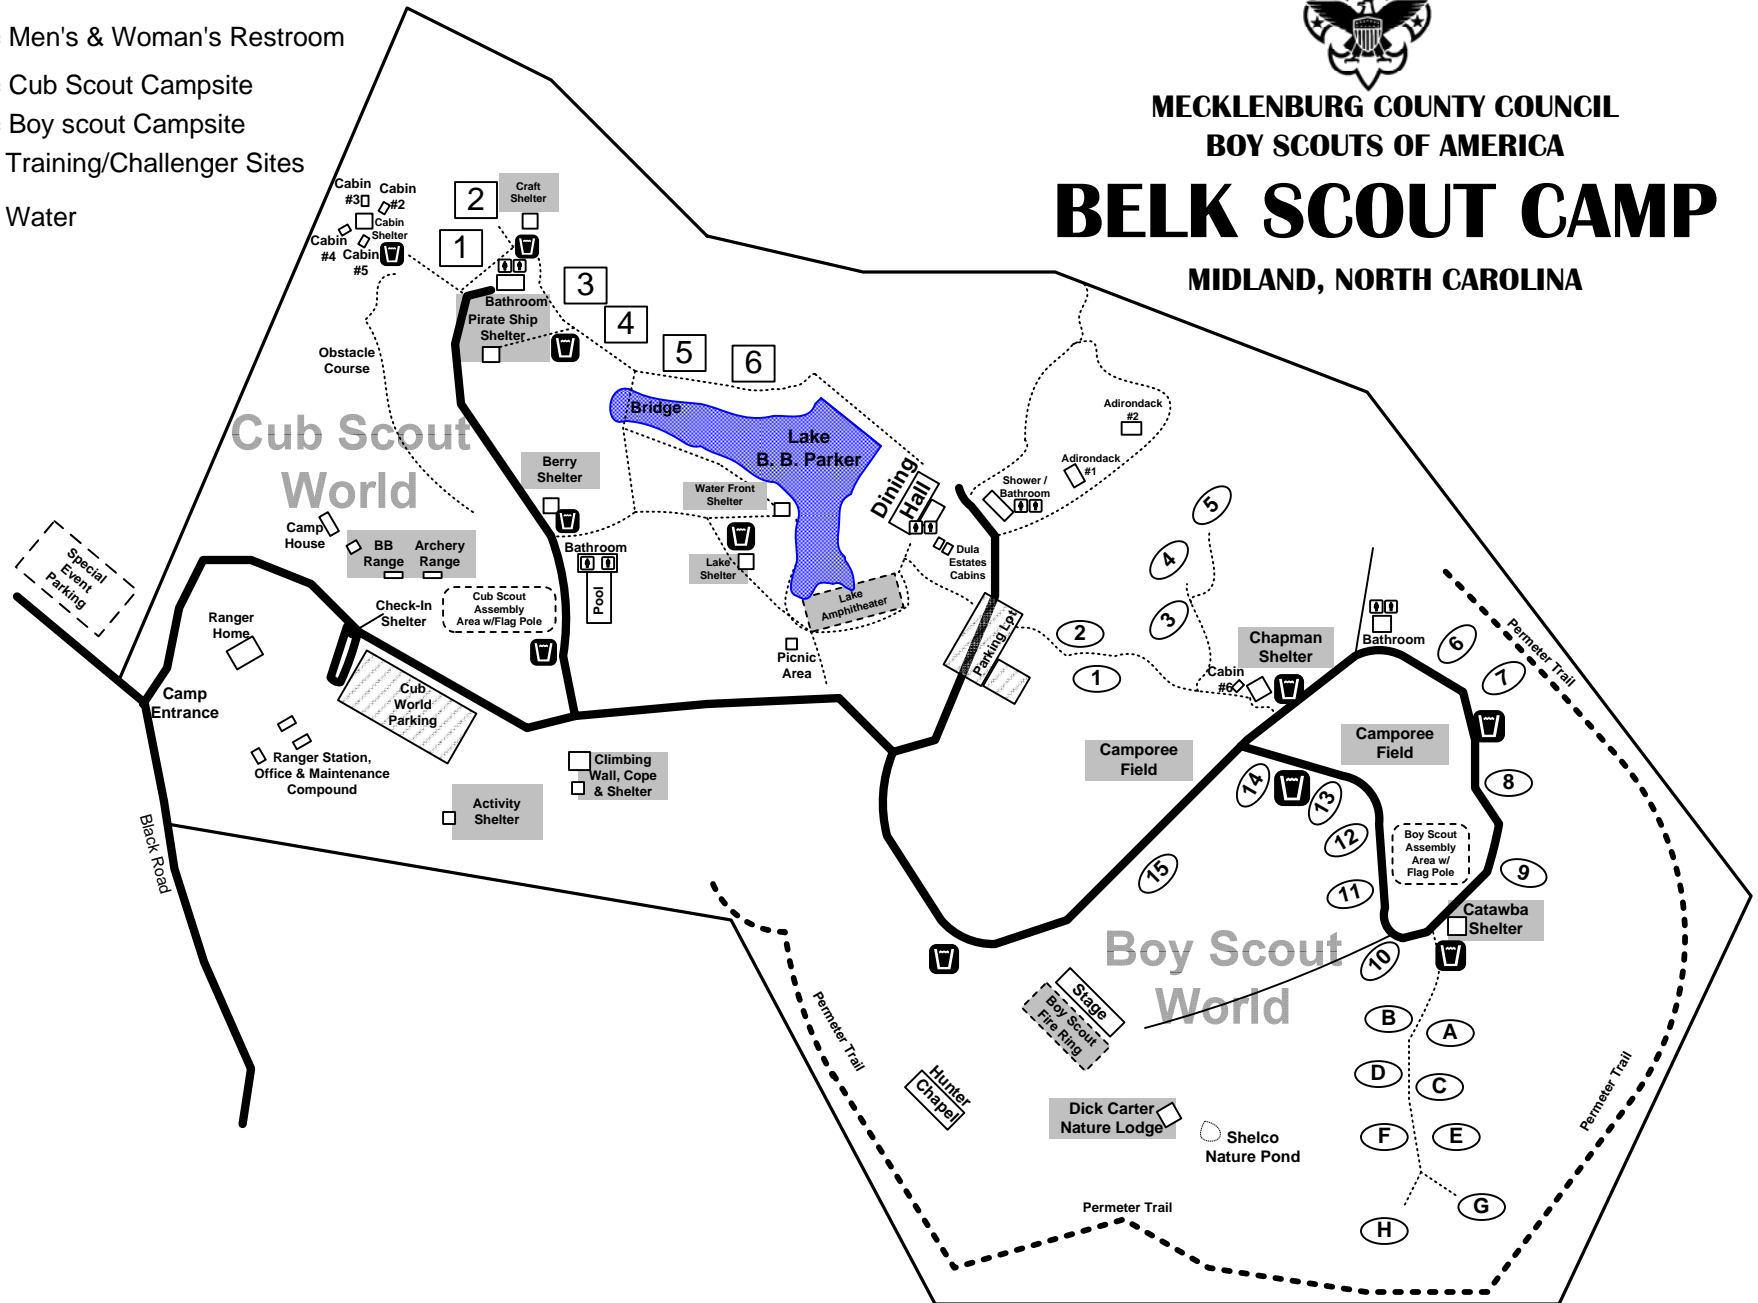

MECKLENBURG COUNTY COUNCIL
BOY SCOUTS OF AMERICA

BELK SCOUT CAMP

MIDLAND, NORTH CAROLINA

- = Men's & Woman's Restroom
- = Cub Scout Campsite
- = Boy scout Campsite
- = Training/Challenger Sites
- = Water